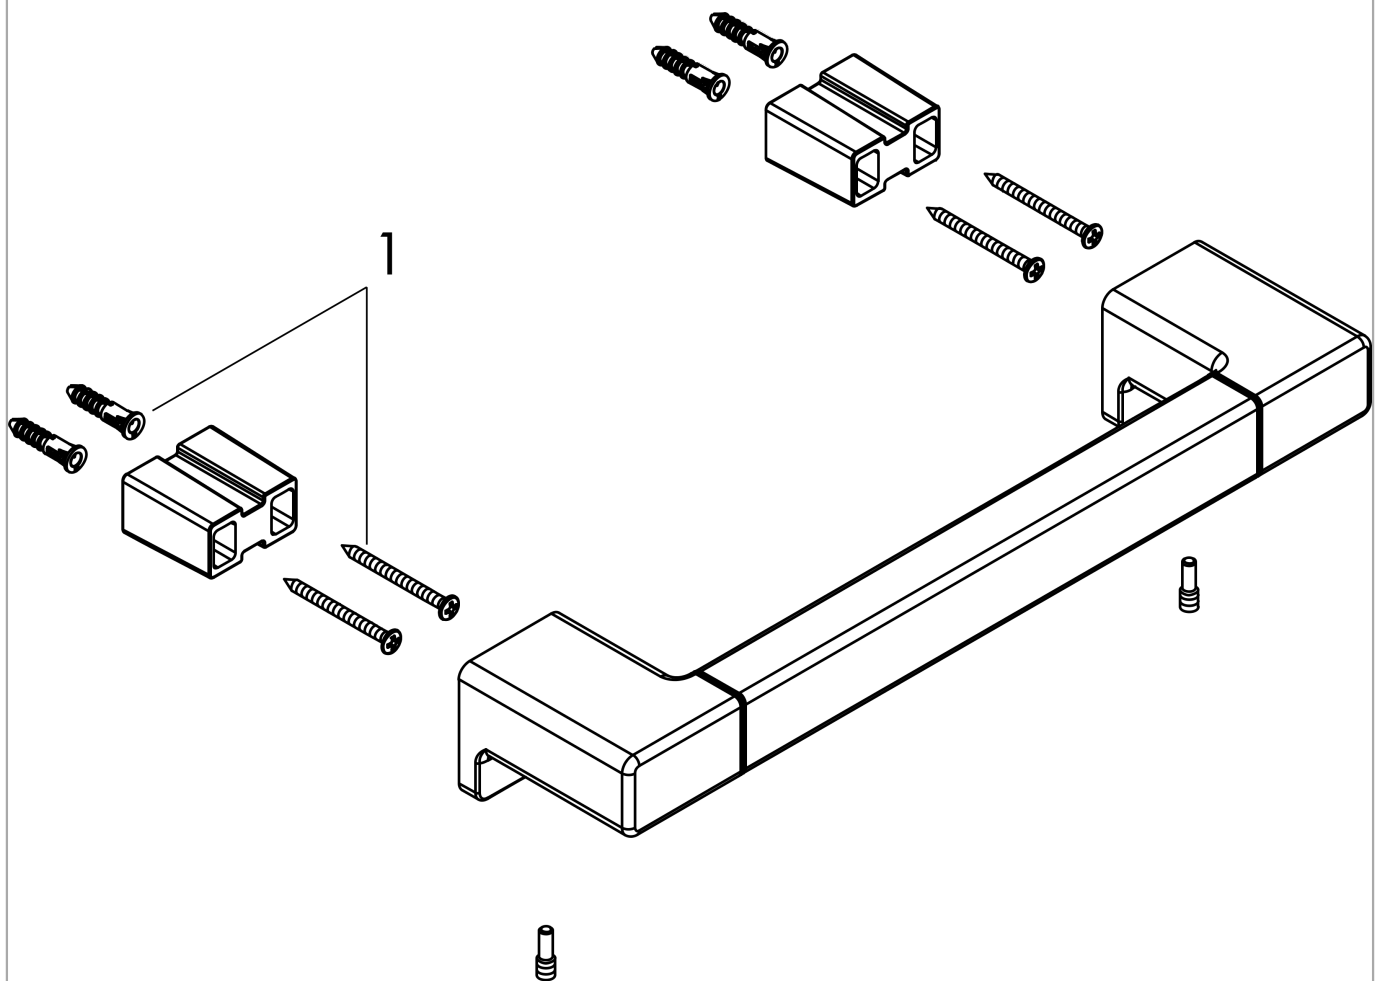

**AddStoris**

**Towel Bar, 12"**

Finishes : **chrome** Part no. : **41744000**

**Description**

**Features**

- Wall-mounted
- Metal
- With mounting material
- Concealed fastening
- Diameter of drilled hole: 6 mm

**Item details**

List Price \$ 132.00

**Design awards**

reddot winner 2021

**Compliance**

**Product image**

**Scale drawing**

**AddStoris**  
**Towel Bar, 12"**  
Finishes : **chrome**    Part no. : **41744000**

Exploded drawing

Year of production: >04/21

**AddStoris**

**Towel Bar,12"**

Finishes : **chrome**    Part no. : **41744000**

**Spare parts list**

Year of production: >**04/21**

<b>Pos.</b>	<b>Description</b>	<b>Part no.</b>	<b>Price</b>	<b>PU</b>
1	mounting set	40915000	-	1