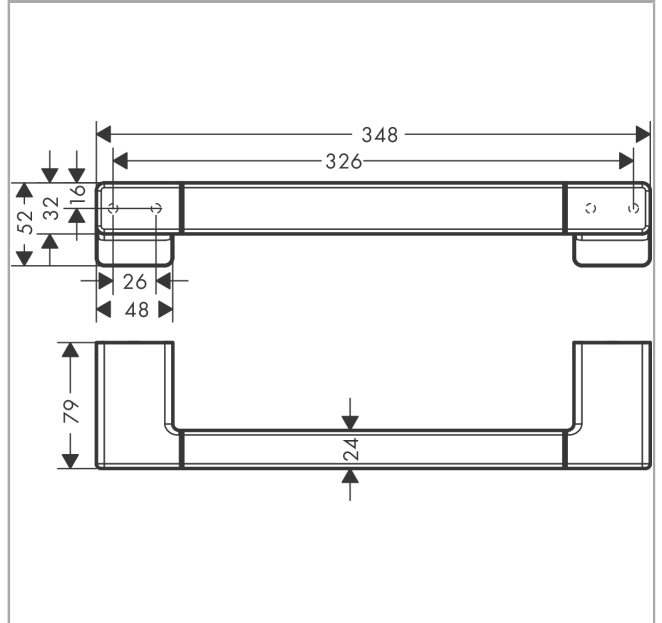

**AddStoris**

**Towel Bar, 12"**

Finishes : **chrome** Part no. : **41744000**

**Description**

**Features**

- Wall-mounted
- Metal
- With mounting material
- Concealed fastening
- Diameter of drilled hole: 6 mm

**Item details**

List Price \$ 132.00

**Design awards**

reddot winner 2021

**Compliance**

**Product image**

**Scale drawing**

**AddStoris**  
**Towel Bar, 12"**  
Finishes : **chrome**    Part no. : **41744000**

Exploded drawing

Year of production: >04/21

**AddStoris**

**Towel Bar,12"**

Finishes : **chrome**    Part no. : **41744000**

**Spare parts list**

Year of production: >**04/21**

<b>Pos.</b>	<b>Description</b>	<b>Part no.</b>	<b>Price</b>	<b>PU</b>
1	mounting set	40915000	-	1